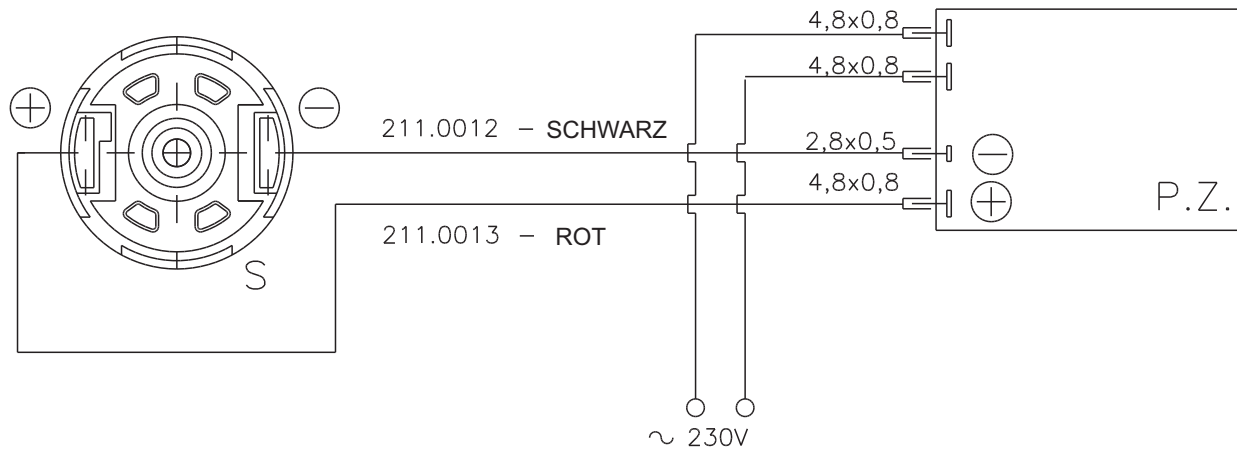

Part No:

NECK FOR
ZELMER POWERHEAD

Part No:

SWITCH SIGNAL FOR
ZELMER POWERHEAD

Part No:

FEED SYSTEM FOR
ZELMER POWERHEAD

Part No:

ELECTROBRUSH ZELMER TYPE 211

II ELECTRICAL DIAGRAM OF THE ELECTROBRUSH TYP 211

PS - P.C.B.
M - MOTOR