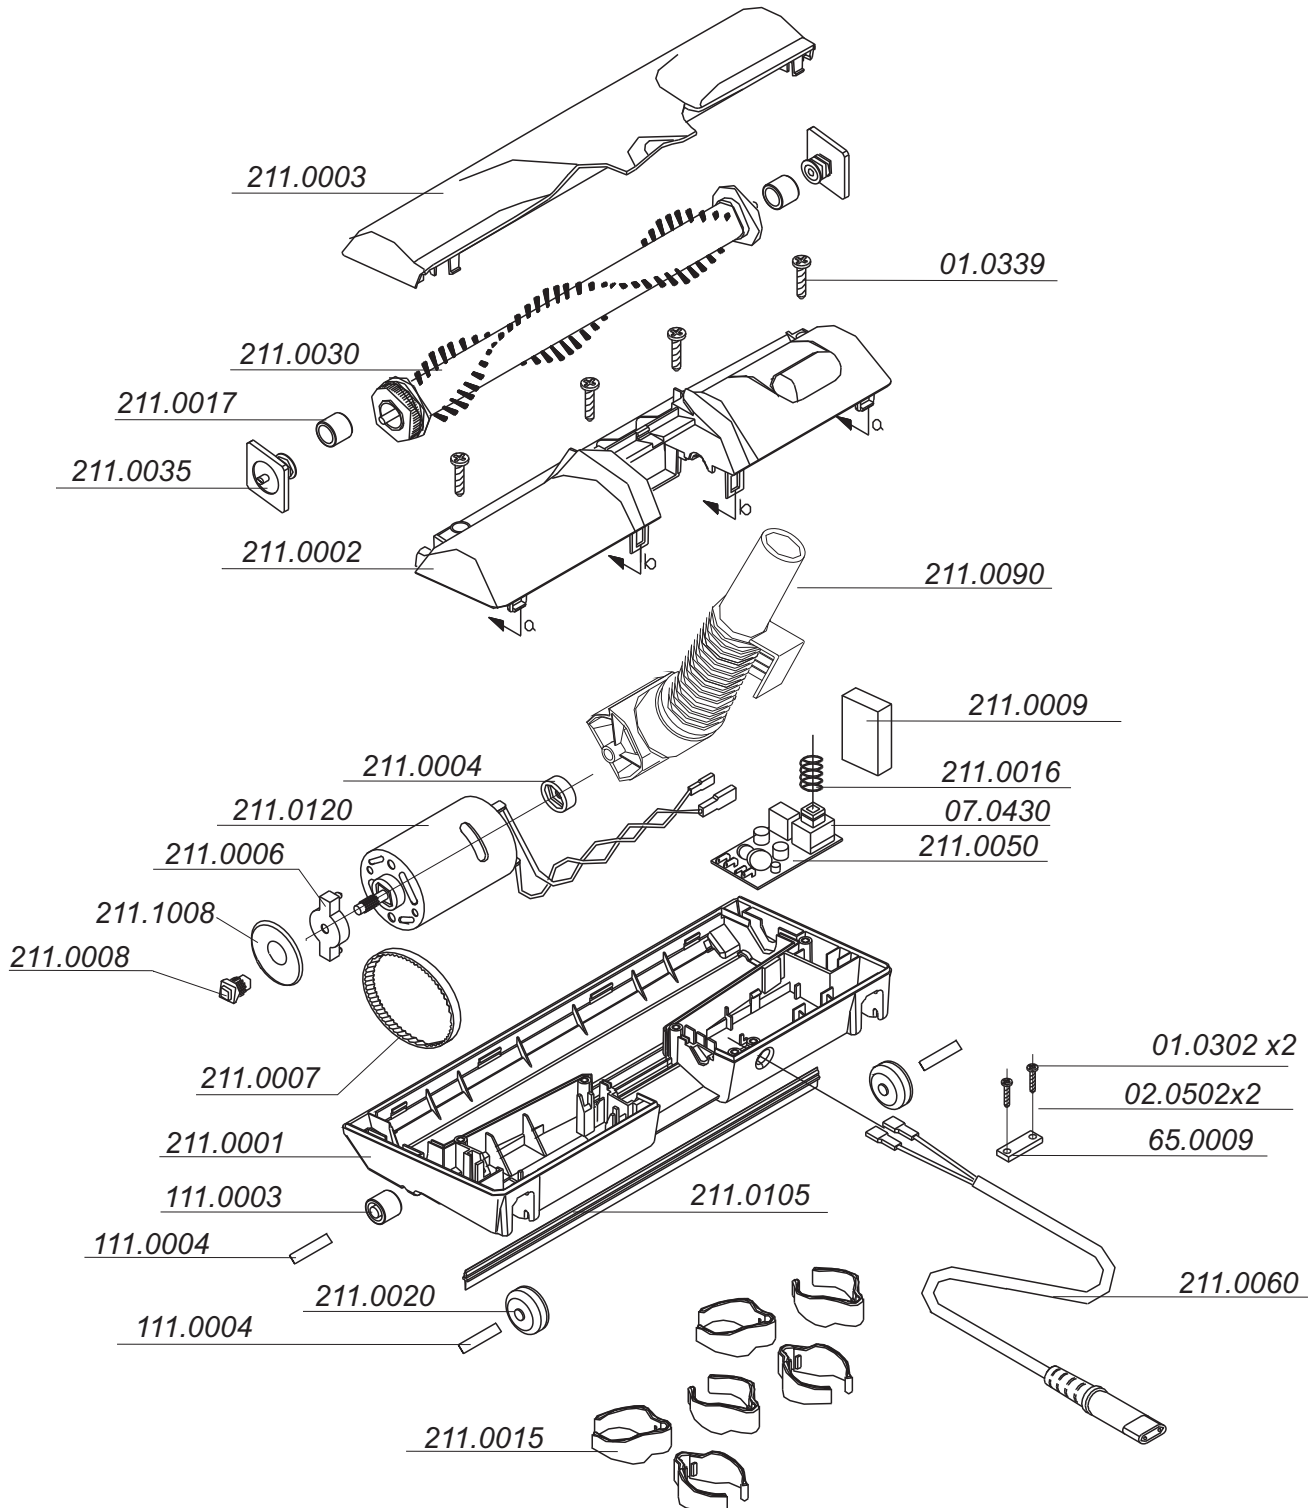

Part No:

CLIP FOR
ZELMER
POWERHEAD

Part No:

SOCKET FOR
ZELMER
POWERHEAD

Part No:

CORD FOR
ZELMER
POWERHEAD
(3.2m LONG)

Part No:

BELT PULLEY/COG FOR
ZELMER POWERHEAD

Part No:

NECK FOR
ZELMER POWERHEAD

Part No:

SWITCH SIGNAL FOR
ZELMER POWERHEAD

Part No:

FEED SYSTEM FOR
ZELMER POWERHEAD

Part No:

ELECTROBRUSH ZELMER TYPE 211

II ELECTRICAL DIAGRAM OF THE ELECTROBRUSH TYP 211

PS - P.C.B.
M - MOTOR